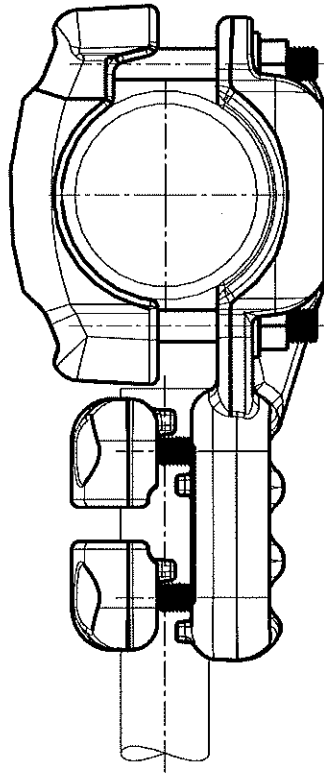

4

3

2

1

THIS DRAWING IS UNPUBLISHED.

RELEASED FOR PUBLICATION

© COPYRIGHT - TE Connectivity

ALL RIGHTS RESERVED.

REVISIONS

P	LTR	DESCRIPTION	DATE	DM	APVD
A		CREATION	20-Nov-17	BH	-

THIS DRAWING IS A CONTROLLED DOCUMENT.		OWN HUARD	20-Nov-17	STE TE Connectivity	
		CHK	-		
DIMENSIONS: mm		APVD	-	NAME	
TOLERANCES UNLESS OTHERWISE SPECIFIED:		PRODUCT SPEC	108-69096-001	TEE CONNECTOR	
0 PLC ± -		APPLICATION SPEC	-	RACCORD EN TE	
1 PLC ± -		WEIGHT	2.7 kg	5 MT 82 T80 M345	
2 PLC ± -		SIZE	A3	CAGE CODE	00779
3 PLC ± -		DRAWING NO	C=2327947		RESTRICTED TO
4 PLC ± -		CUSTOMER DRAWING	SCALE 1:2		SHEET 1 of 1
ANGLES ± -				REV	A
MATERIAL	FINISH				