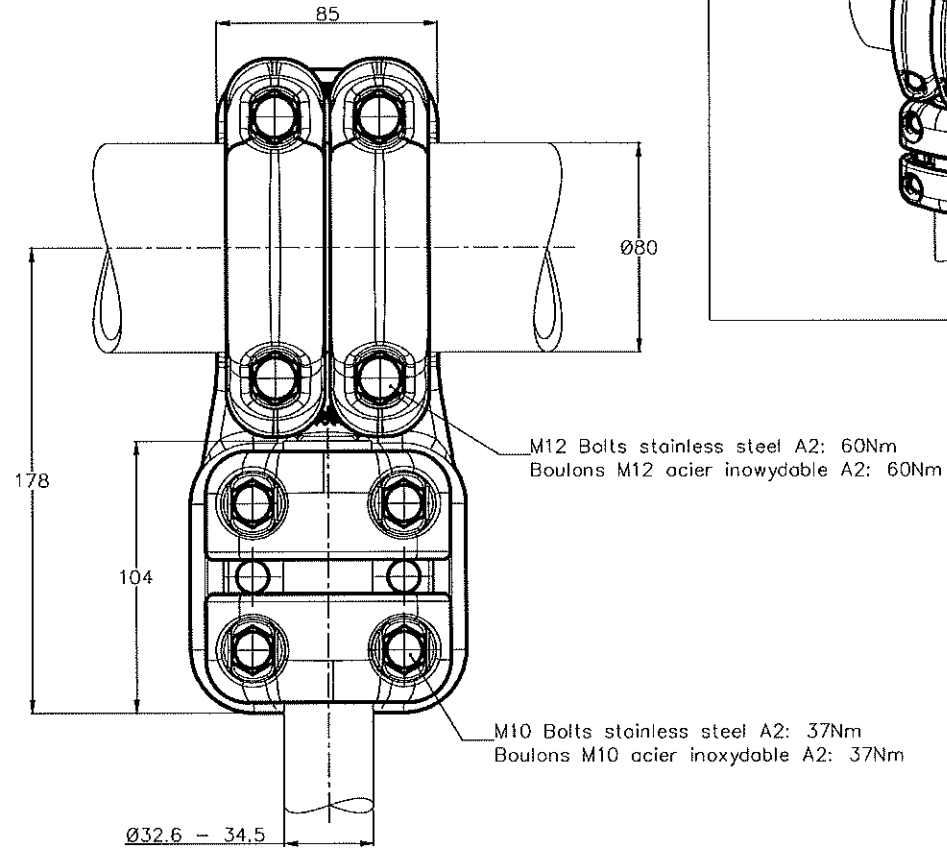

4

3

2

1

THIS DRAWING IS UNPUBLISHED.

RELEASED FOR PUBLICATION

© COPYRIGHT - TE Connectivity

ALL RIGHTS RESERVED.

REVISIONS

P	LTR	DESCRIPTION	DATE	DM	APVD
A		CREATION	20-Nov-17	BH	-

THIS DRAWING IS A CONTROLLED DOCUMENT.		OWN HUARD	20-Nov-17	STE TE Connectivity	
		CHK	-		
DIMENSIONS: mm		APVD	-	NAME	
TOLERANCES UNLESS OTHERWISE SPECIFIED:		PRODUCT SPEC	108-69096-001	TEE CONNECTOR	
0 PLC ± -		APPLICATION SPEC	-	RACCORD EN TE	
1 PLC ± -		WEIGHT	2.7 kg	5 MT 82 T80 M345	
2 PLC ± -		SIZE	A3	CAGE CODE	00779
3 PLC ± -		DRAWING NO	C=2327947		RESTRICTED TO
4 PLC ± -		CUSTOMER DRAWING	SCALE 1:2		SHEET 1 of 1
ANGLES ± -				REV	A
MATERIAL	FINISH				

Item = 7